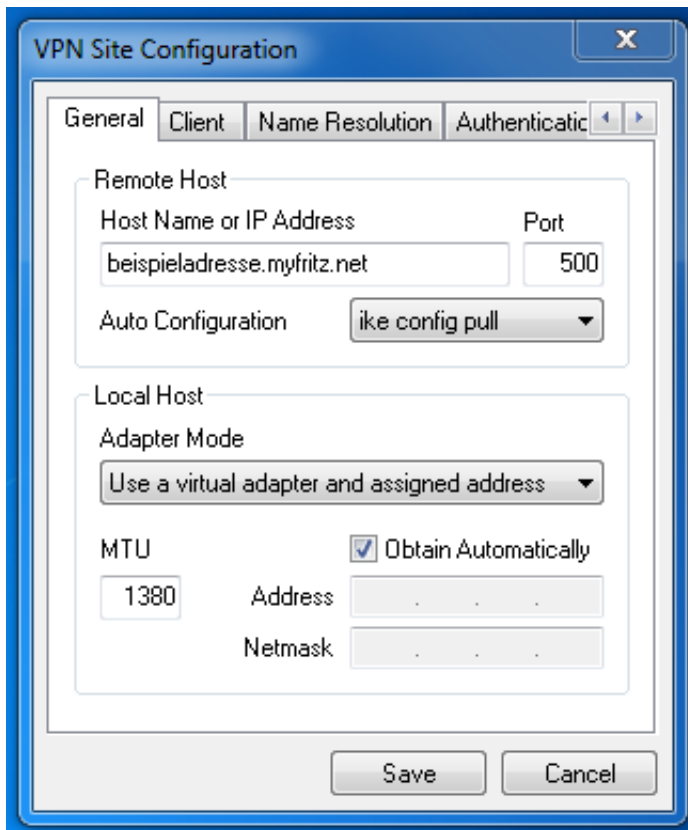

CPU 1.7 GHz or Above Counter-Strike Source Game Download System Requirements Counter strike full download free.

1. [shrew soft client](#)
2. [shrew soft client alternative](#)
3. [shrew soft client fritzbox](#)

shrew soft client

shrew soft client, shrew soft client linux, shrew soft client alternative, shrew soft client mac, shrew soft client fritzbox, fritzbox vpn shrew soft client, shrew soft vpn client activation key, shrew soft vpn client free, shrew soft vpn client alternative, shrew soft vpn client android, shrew vpn client alternative, shrew vpn client free, shrew vpn client negotiation timeout occurred, shrew vpn client ubuntu, shrew vpn client android download [Myitlab Access Code Free Download](#)

[Unduh By Smule Email Aplikasi](#)

[Banktivity For Mac](#)

shrew soft client alternative

[Emphasis Art Ninth Edition Encyclopedia](#)
[Avast Clean Up For Mac Installation](#)

shrew soft client fritzbox